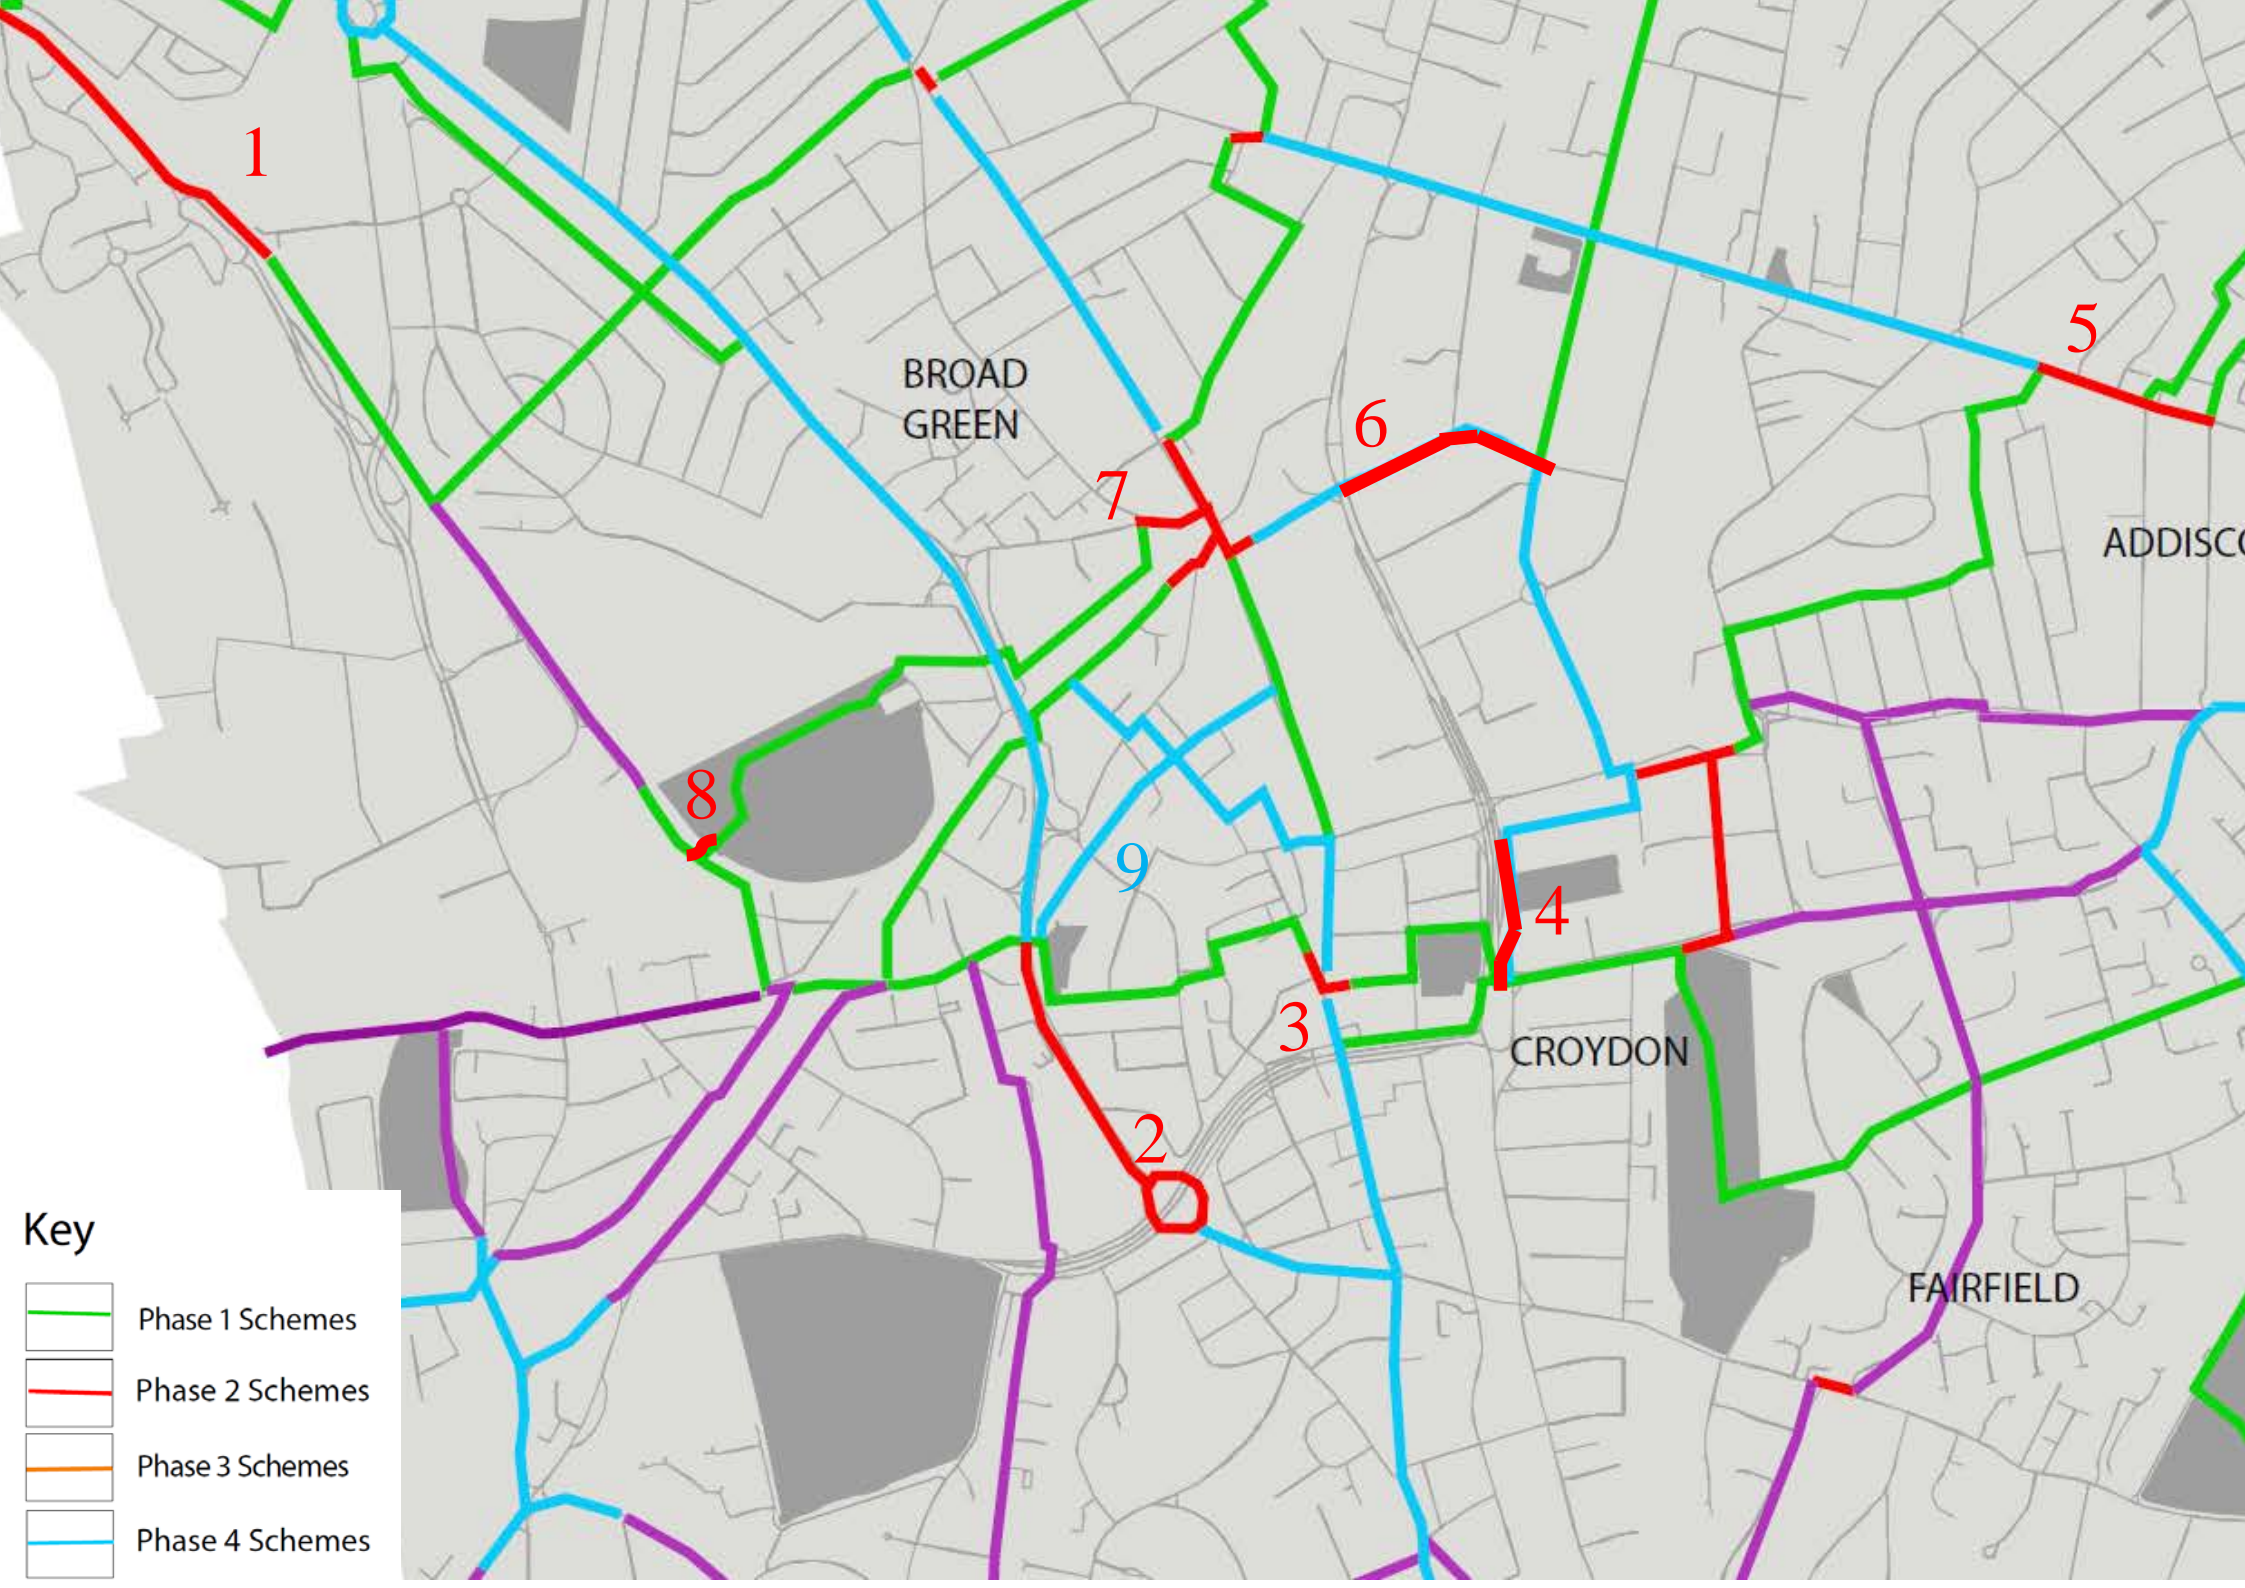

Walking and Cycling Programme – Town Centre Schemes

June 2018

Key

- Phase 1 Schemes
- Phase 2 Schemes
- Phase 3 Schemes
- Phase 4 Schemes